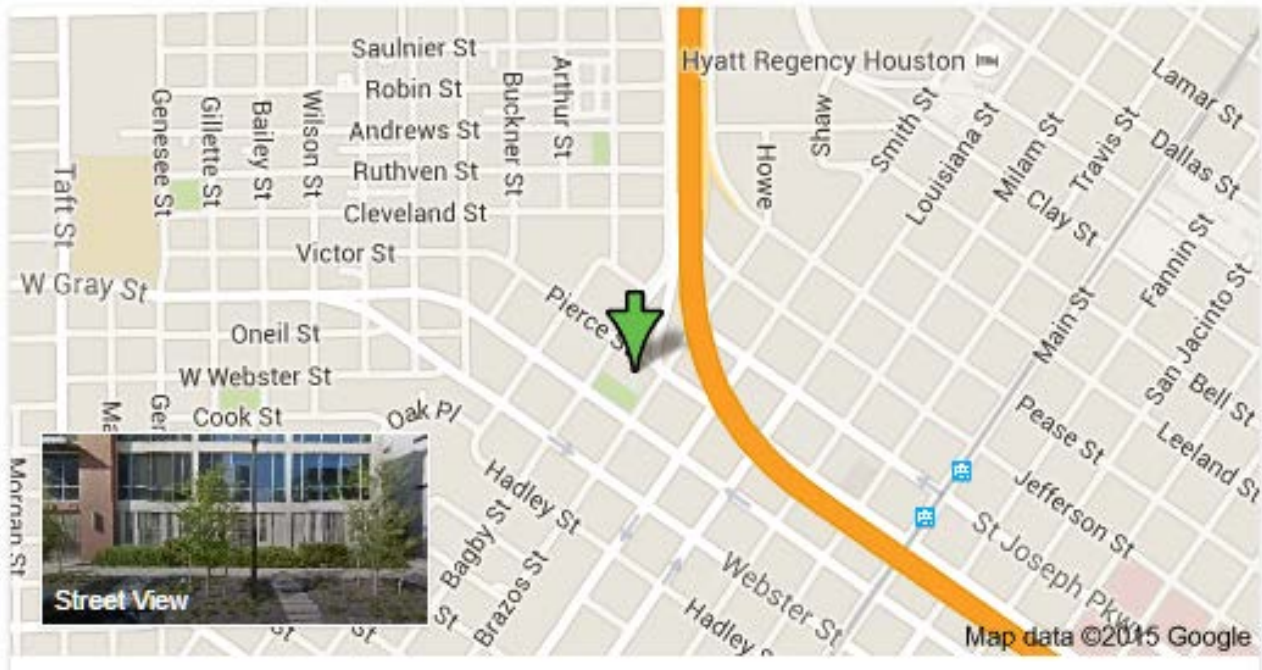

# Directions to Houston Primavera P6 Classroom

410 Pierce Street, Suite 108, Houston, TX 77002

[Get Directions](#)

**Summit Training**

281.412.5565 – 800.405.4151